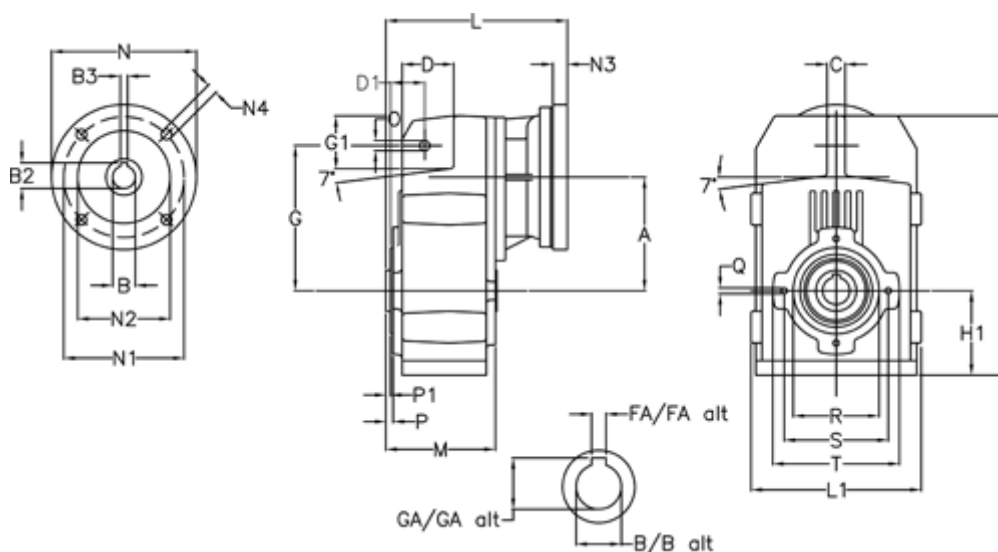

Article number: 29560416874220

Description: Shaft mounted gear
A413H40-168,7-P63B5

Measures

A = 175.75	FA = 12	M = 144.0	Q = M12x19
B = 40	G = 218	N = 140	R = 130
B1 = 11	G1 = 97.5	N1 = 115	S = 165
B2 = 12.8	GA = 43.0	N2 = 95	T = 200
B3 = 4	H = 389.0	N4 = M8x19	
C = 16	H1 = 116.0	O = 14	
D = 79.0	L = 246.0	P = 7.5	
D1 = 56.5	L1 = 242	P1 = 3.5	